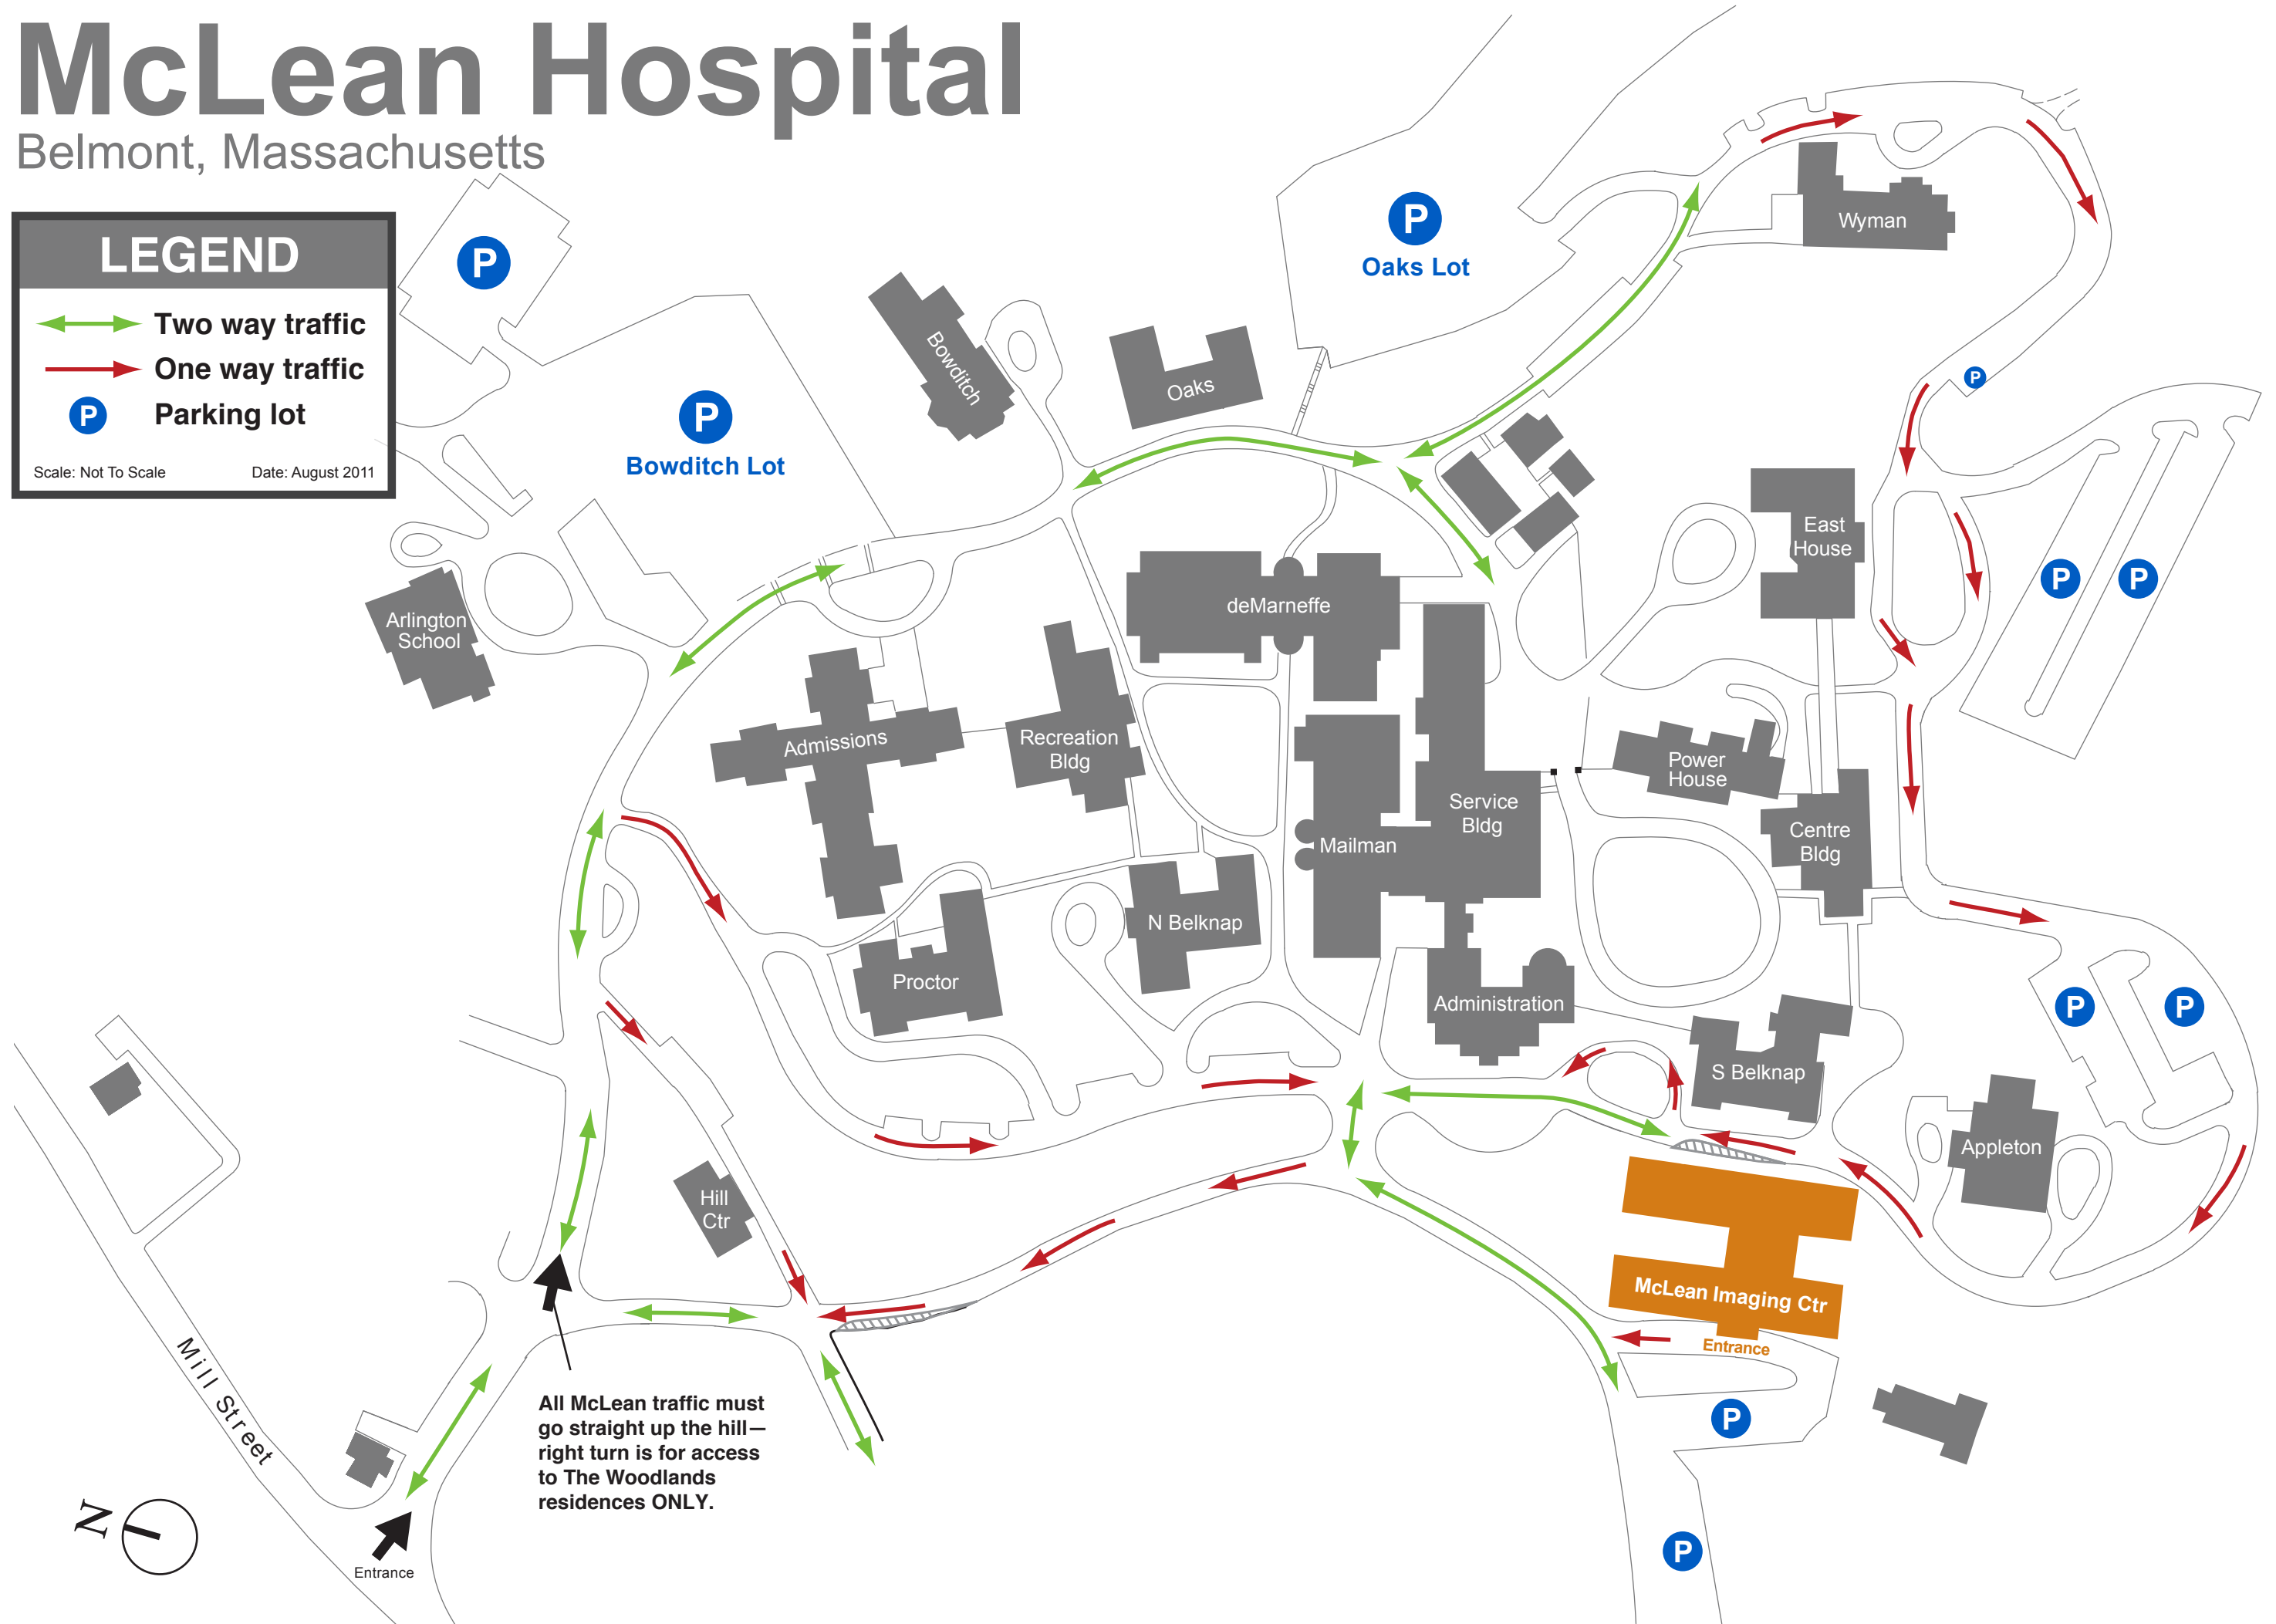

McLean Hospital

Belmont, Massachusetts

LEGEND

- ↔ Two way traffic
- One way traffic
- P Parking lot

Scale: Not To Scale Date: August 2011

All McLean traffic must go straight up the hill—right turn is for access to The Woodlands residences ONLY.